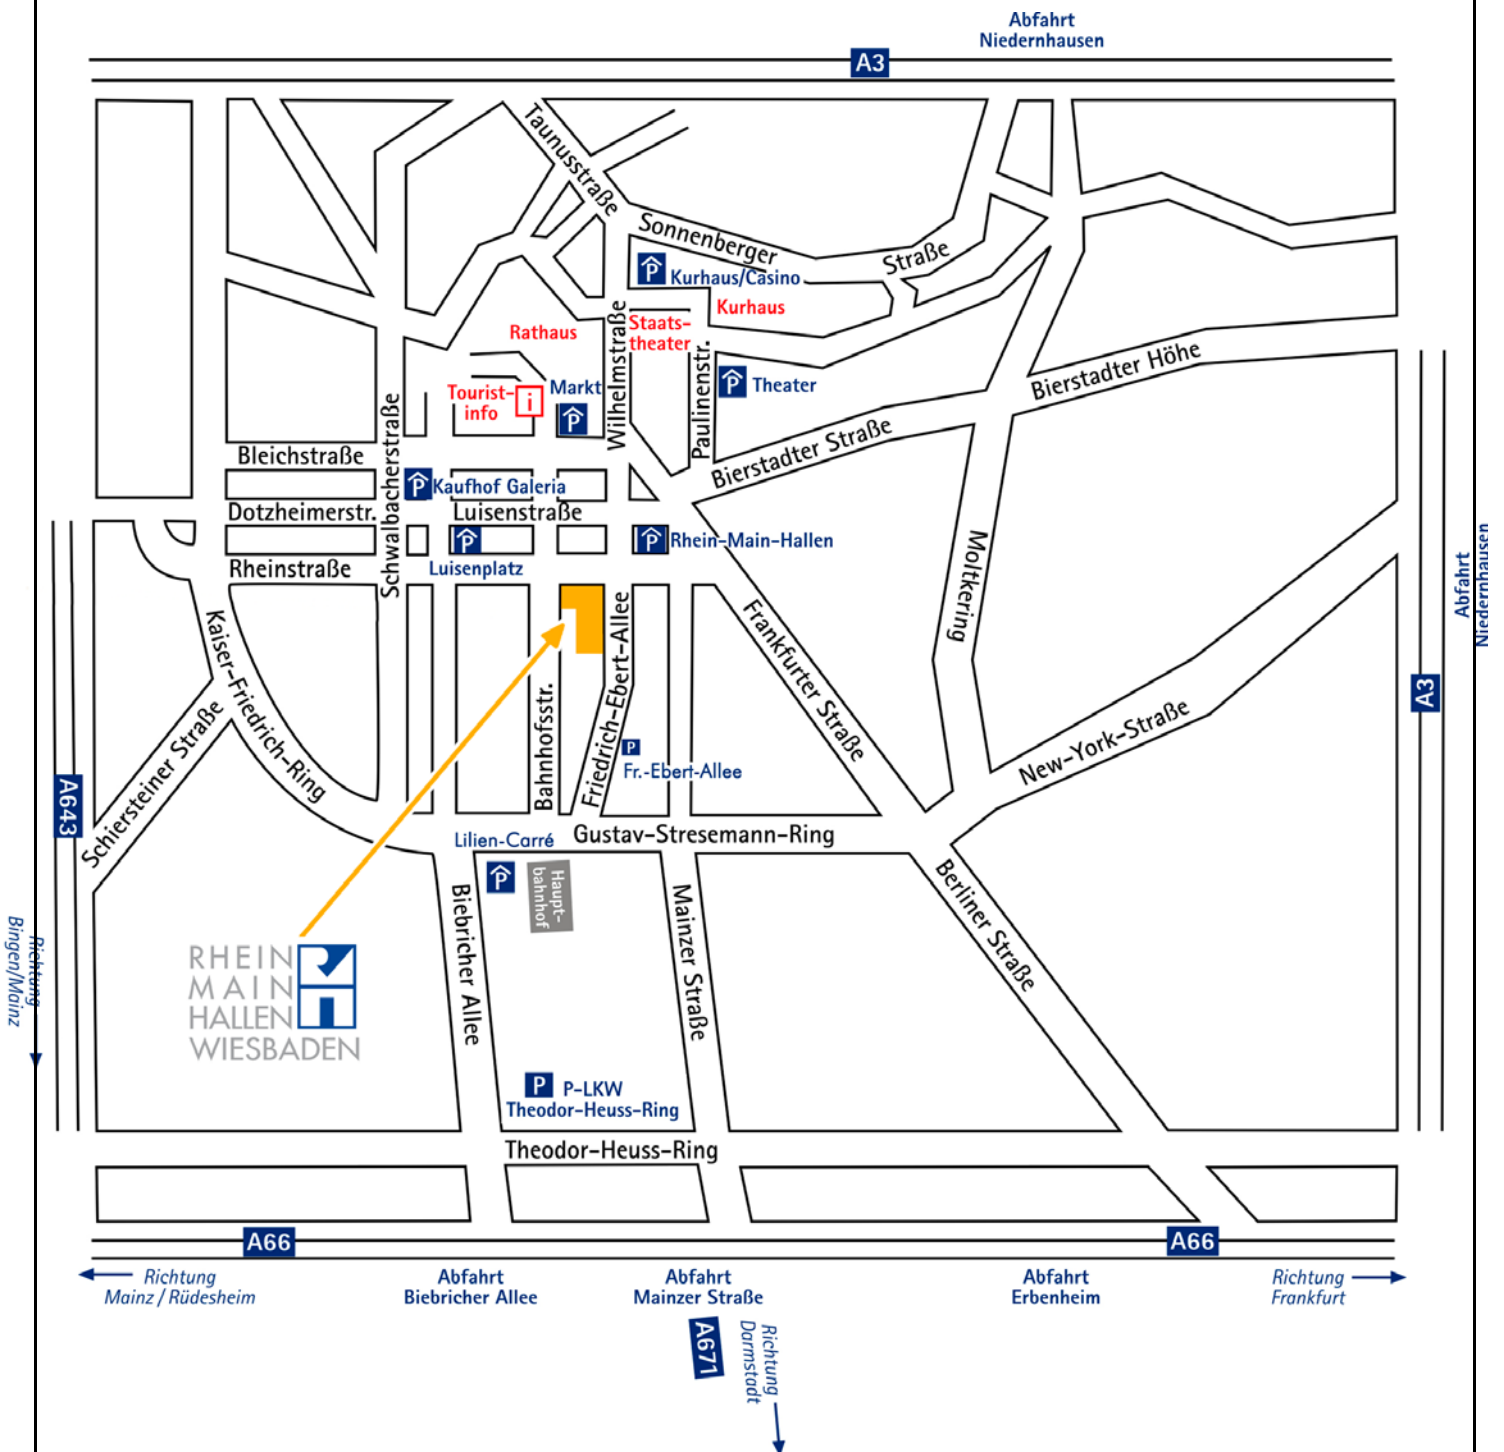

## Map / Parking Garages / Parking Areas

### Parking for passenger cars - Friedrich-Ebert-Allee:

30 min.	0,50 €
4 hours	2,50 €
10 hours	5,00 €
Subject to charge:	08.00 a.m. – 06.00 p.m.

**Special parking offers for lorries:** Parking spaces for lorries are located at the Theodor-Heuss-Ring (no rates). After unloading at the Rhein-Main-Hallen-area the lorry can be parked on the marked spaces at the Theodor-Heuss-Ring. The distance to the Rhein-Main-Hallen is 2.6 km only.