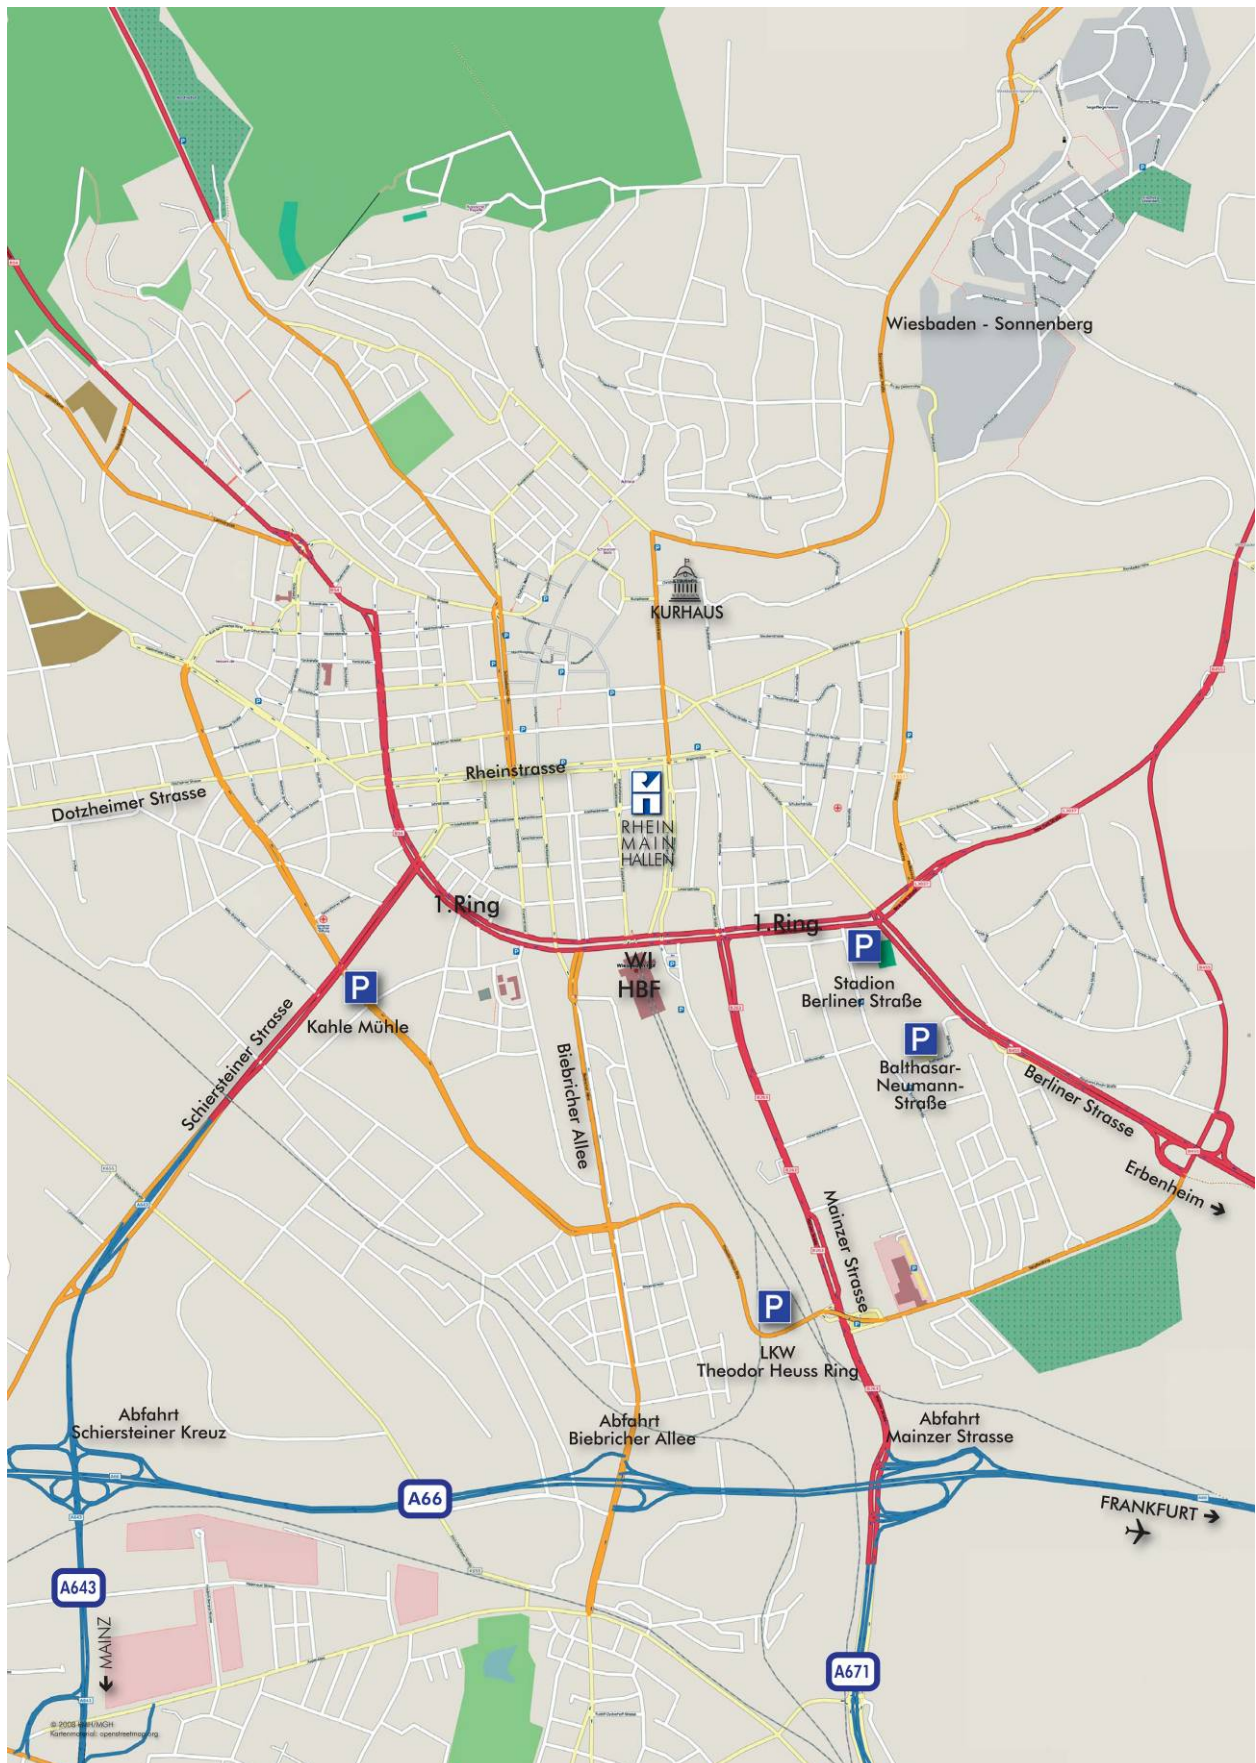

Parking plan – General view

Here you can find a map with the parking possibilities in Wiesbaden.

Parking plan – City

Here you can find a city map with parking possibilities surrounding the Rhein-Main-Hallen.

Special parking offers for passenger cars – Part 1

Friedrich-Ebert-Allee

200 tickets can be bought via your appropriate project manager for a daily price of € 5.50 + VAT. The tickets will be issued and handed out to you in advance. We want to point out that the lay-bies are public and therefore an exclusive right does not exist – according to the principle „first-come first-served“.

Furthermore we want to recommend the parking garage Kurhaus/Theater as well as the parking space Gartenfeldstraße.

Special parking offers for lorries

Theodor-Heuss-Ring

Parking spaces for lorries are located directly on the Theodor-Heuss-Ring. After unloading at the Rhein-Main-Hallen-area the lorry can be parked on the marked spaces on the Theodor-Heuss-Ring. The distance to the Rhein-Main-Hallen is only 2.6 km.

Special parking offers for busses

Friedrich-Ebert-Allee

At the Friedrich-Ebert-Allee 10 parking lots for busses are available. When you drive towards the main train station the parking lots are located on the right side and are separately marked.