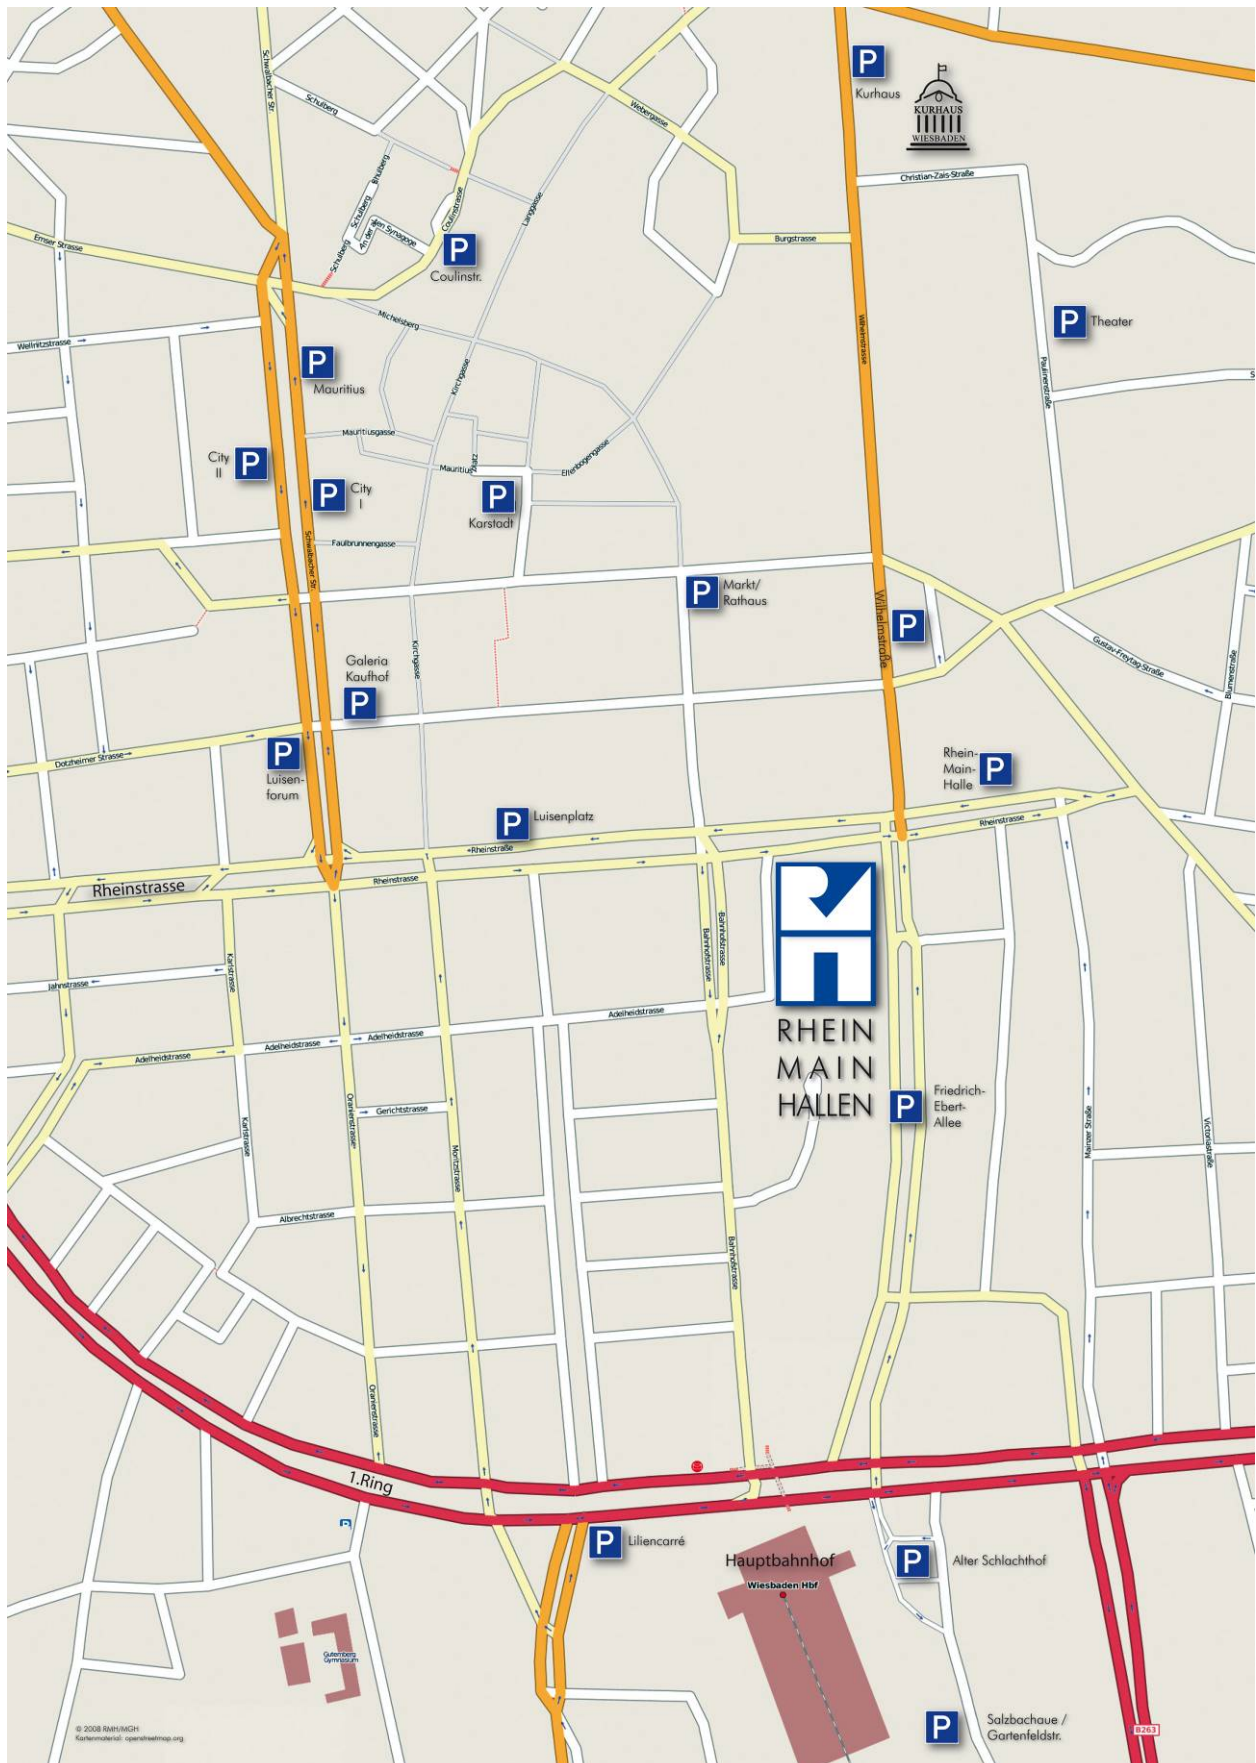

Parking plan – General view

Here you can find a map with the parking possibilities in Wiesbaden.

Parking plan – City

Here you can find a city map with parking possibilities surrounding the Rhein-Main-Hallen.

Furthermore we want to recommend the parking garage Kurhaus/Theater as well as the parking space Gartenfeldstraße.

Special parking offers for lorries

Theodor-Heuss-Ring

Parking spaces for lorries are located directly on the Theodor-Heuss-Ring. After unloading at the Rhein-Main-Hallen-area the lorry can be parked on the marked spaces on the Theodor-Heuss-Ring. The distance to the Rhein-Main-Hallen is only 2.6 km.

Special parking offers for busses

Friedrich-Ebert-Allee

At the Friedrich-Ebert-Allee 10 parking lots for busses are available. When you drive towards the main train station the parking lots are located on the right side and are separately marked.

Theodor-Heuss-Ring

Parking spaces for busses are directly located on the Theodor-Heuss-Ring. After dropping off your guests the bus can be parked on the marked spaces on the Theodor-Heuss-Ring. The distance to the Rhein-Main-Hallen is only 2.6 km.